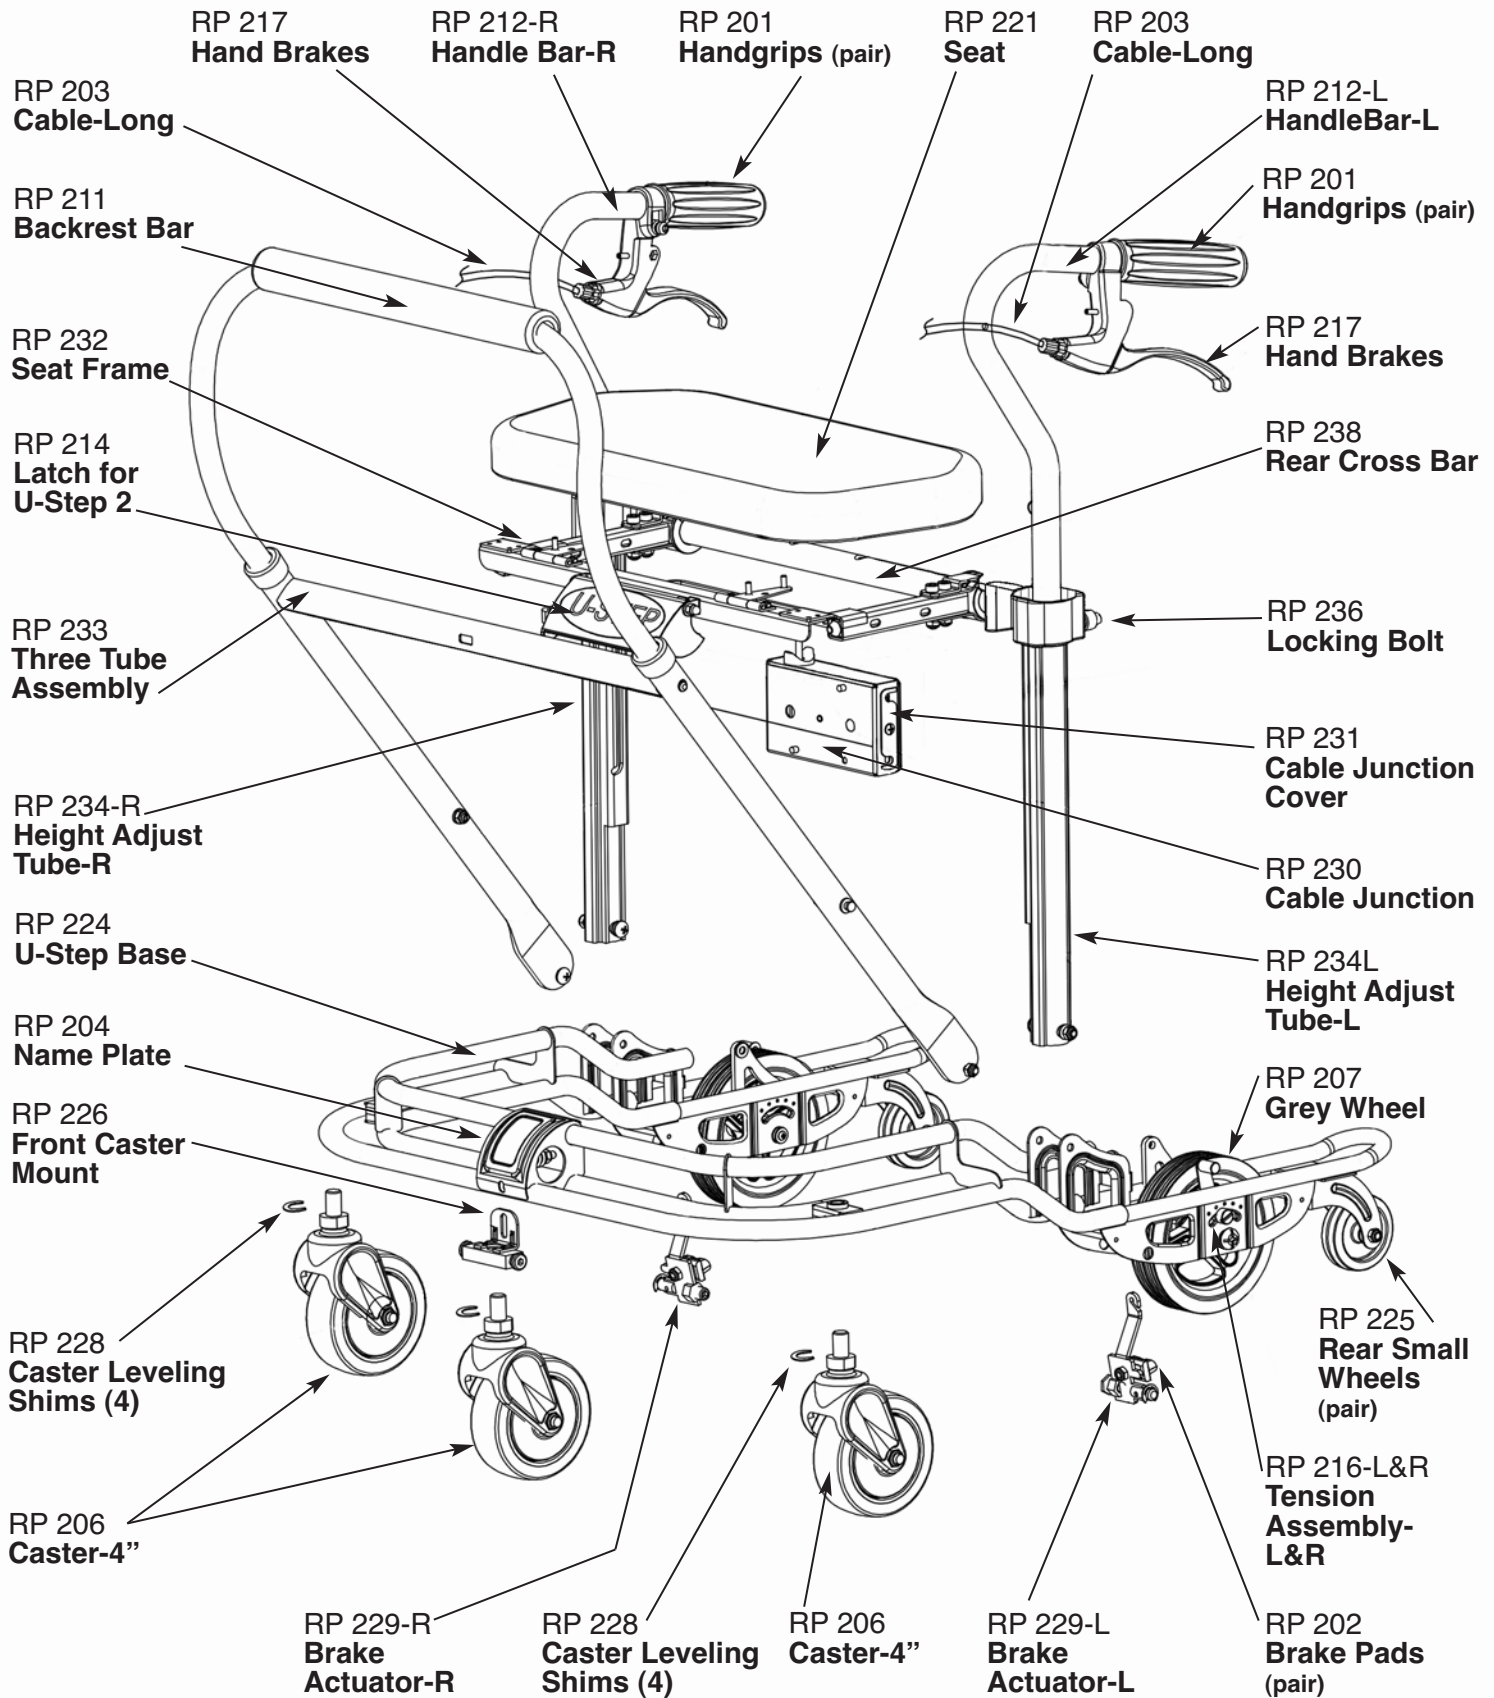

# U-Step 2 Parts Diagram – 2015 & Before

## Replacement Parts for U-Step 2 Serial Numbers U2-----

Part No.	Part Name	Price	Not Shown
RP201	Handgrips (Pair)	\$ 8	
RP202	Brake Pads (Pair)	\$ 10	
RP203	Cable -- Long (Each)	\$ 20	
RP204	Cable -- Short (Each)	\$ 15	*
RP206	Caster (4") (Each)	\$ 10	
RP207	Grey Wheel (Each)	\$ 10	
RP209	Front Cover	\$ 8	
RP211	Backrest Bar	\$ 35	
RP212L	Handle Bar (Left)	\$ 35	
RP212R	Handle Bar (Right)	\$ 35	
RP213T	Cueing Module – Top	\$ 75	*
RP213B	Cueing Module – Bottom	\$ 40	*
RP214	Latch for U-Step 2	\$ 7	
RP215	Latch – Hardware & Spring	\$ 2	*
RP216L	Tension Assembly (Left)	\$ 5	*
RP216R	Tension Assembly (Right)	\$ 5	*
RP217	Hand Brakes	\$ 15	
RP221	Seat for U-Step 2	\$ 35	
RP224	U-Step Base	\$100	
RP225	Rear Small Wheels(Pair)	\$10	
RP226	Front Caster Mount	\$8	
RP227	Front Cas. Spring/Hardware	\$2	*
RP228	Caster leveling shims (4)	\$1	
RP229L	Brake Actuator (Left)	\$8	
RP229R	Brake Actuator (Right)	\$8	
RP230	Cable Junction	\$15	
RP231	Cover – Cable Junction	\$5	
RP232	Seat Frame	\$35	
RP233	Three Tube Assembly	\$30	
RP234L	Height Adjust. Tube (Left)	\$25	
RP234R	Height Adjust. Tube (Right)	\$25	
RP235	Spring Pin – Handle bar	\$1	*
RP236	Knob –Tighten Handle Bars	\$2	
RP237	Locking Clip	\$3	
RP238	Rear Cross Bar	\$25	
RP239	Seat Hinge (Pair)	\$10	*
RP240	Seat Hinge Bushings – (4)	\$8	*
US-BA2	Basket	\$35	*